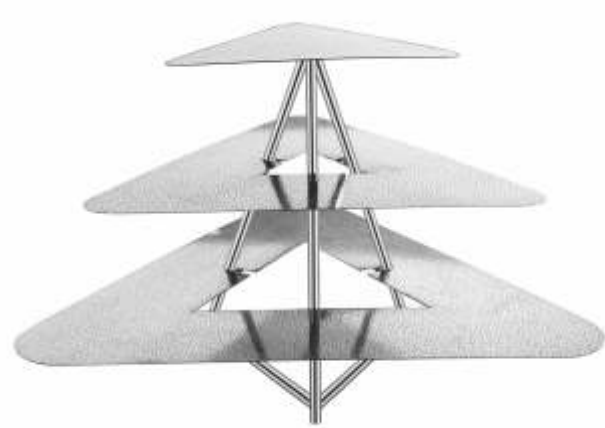

THREE TIER TRIANGULAR SIMMER BUFFET SET
RSB-48187